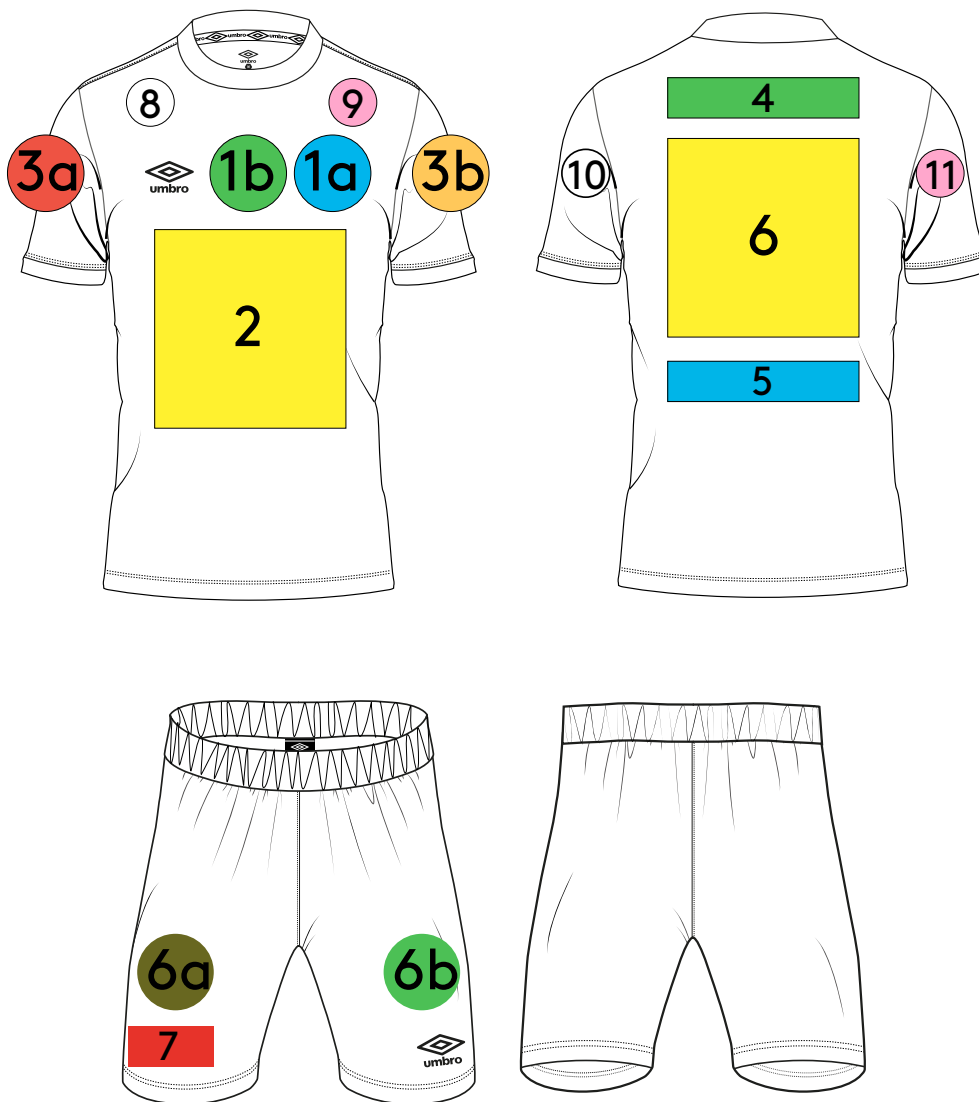

EMPLACEMENT SPONSORS

Note: Pour un rendu de qualité, les logos de sponsors et les blasons doivent être en haute définition

GRILLE TARIFAIRE

	MANCHES COURTES	MANCHES LONGUES	SHORT CLASSIC	SHORT BICOLORE	OPTION COLS SPÉCIFIQUES	OPTION LISSE RECYCLÉE
ADULTE/ JUNIOR	65 €	70 €	55 €	55 €	+5 €	+5 €