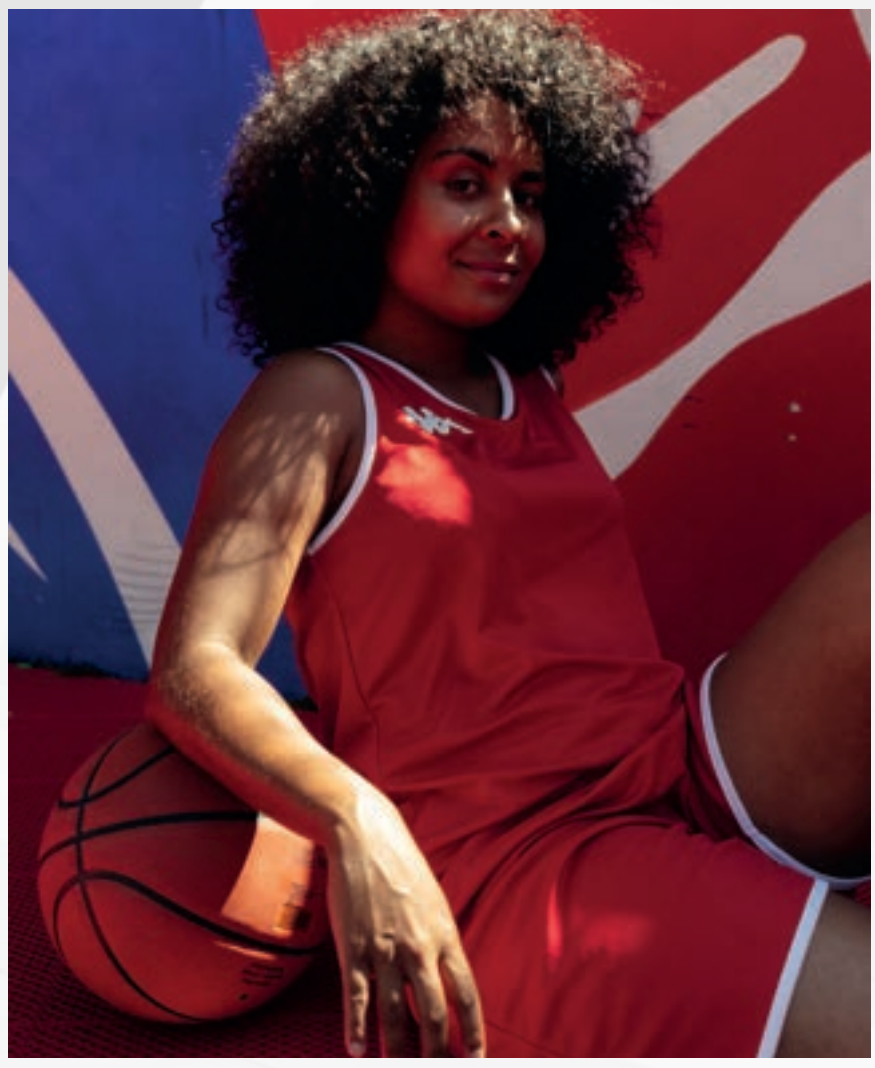

**DESCRIPTION**

Elastic with inner drawcord, binding on bottom border | Omini logo on front printed.

**A00**  
blue sapphire - white

**A01**  
red - white

**A03**  
black - white

**A07**  
white - black