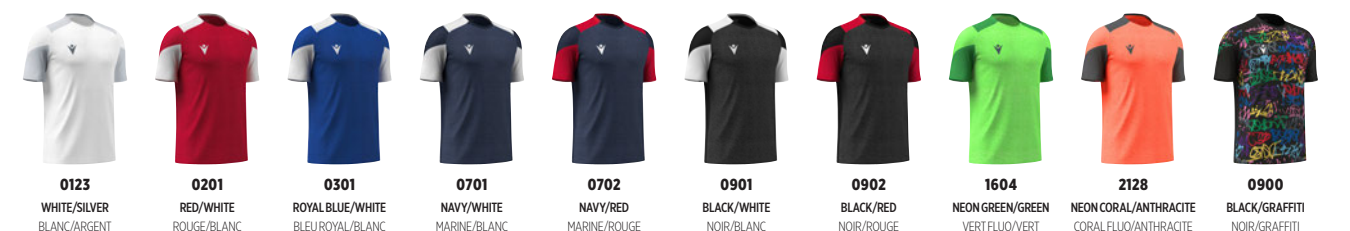

GOLEM | TOTAL LOOK GLORY

MATCH DAY SHIRT

SOFTLOCK + MICROMESH: 100% POLYESTER

SR	M	L	XL	2XL	3XL	4XL	5XL	
JR	5XS	4XS	3XS	2XS	XS	S		RRP € 32,70

- › Crew neck with knitted front insert
- › Melange texture on the front
- › Micromesh back

- › Col rond avec empiement en maille sur le devant
- › Texture mixte sur le devant
- › Dos en micromesh