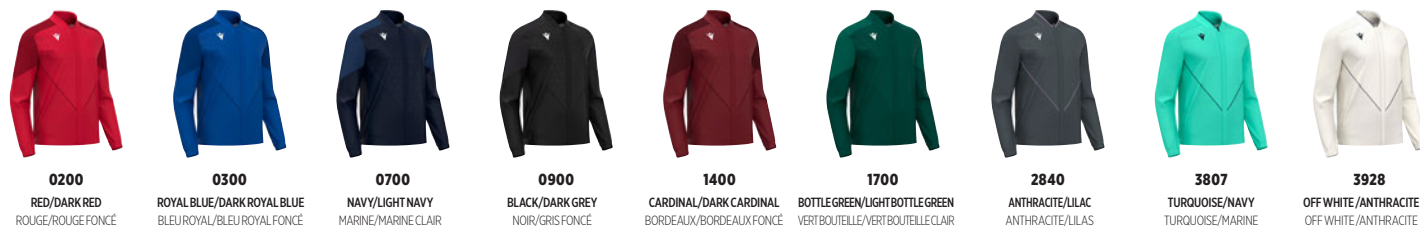

8223

JOTNAR
PANTS

POLY DRY: 100% POLYESTER

SR	M	L	XL	2XL	3XL	4XL	5XL	RRP € 26,50
JR	5XS	4XS	3XS	2XS	XS	S		

- › Elastic leg bottom
- › Waistband with flat drawstring
- › Bas de jambe élastique
- › Ceinture large avec cordon coulissant plat