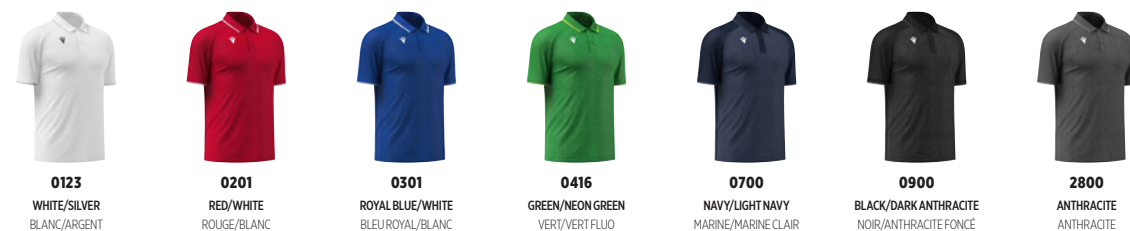

0123 WHITE/SILVER BLANC/ARGENT | 0201 RED/WHITE ROUGE/BLANC | 0301 ROYAL BLUE/WHITE BLEU ROYAL/BLANC | 0416 GREEN/NEON GREEN VERT/VERT FLUO | 0700 NAVY/LIGHT NAVY MARINE/MARINE CLAIR | 0900 BLACK/DARK ANTHRACITE NOIR/ANTHRACITE FONCÉ | 2800 ANTHRACITE ANTHRACITE