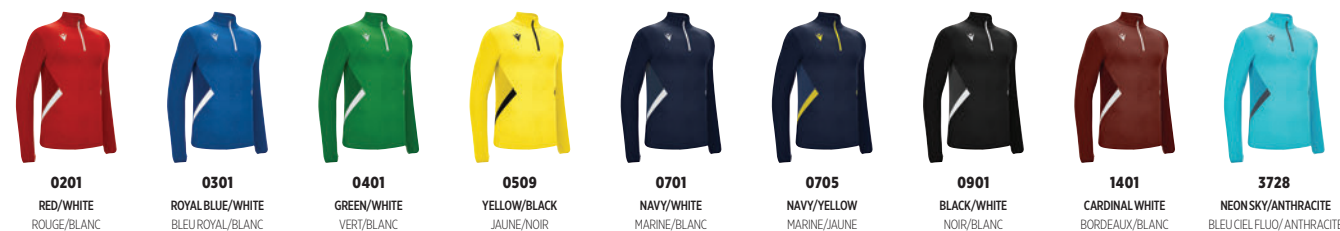

80000004

IZEL | TOTAL LOOK **GLORY**

Available until **2027**

TRAINING 1/4 ZIP TOP

PER-FLEECE + MICROMESH: MAIN 88% POLYESTER - 12% ELASTAN INSERT 100% POLYESTER

SR	M	L	XL	2XL	3XL	4XL	5XL	
JR	5XS	4XS	3XS	2XS	XS	S		

RRP € 71,70

- › Melange texture on the front
- › 1/4 reverse zip with self-locking slider
- › Micromesh inserts on the shoulders
- › Thumb hole
- › Cuffs with Lycra trim
- › Texture mixte sur le devant
- › Fermeture à glissière au quart inversée avec curseur autobloquant
- › Emplacements sur les épaules en micromesh
- › Trou pour pouce
- › Poignets avec bord en lycra